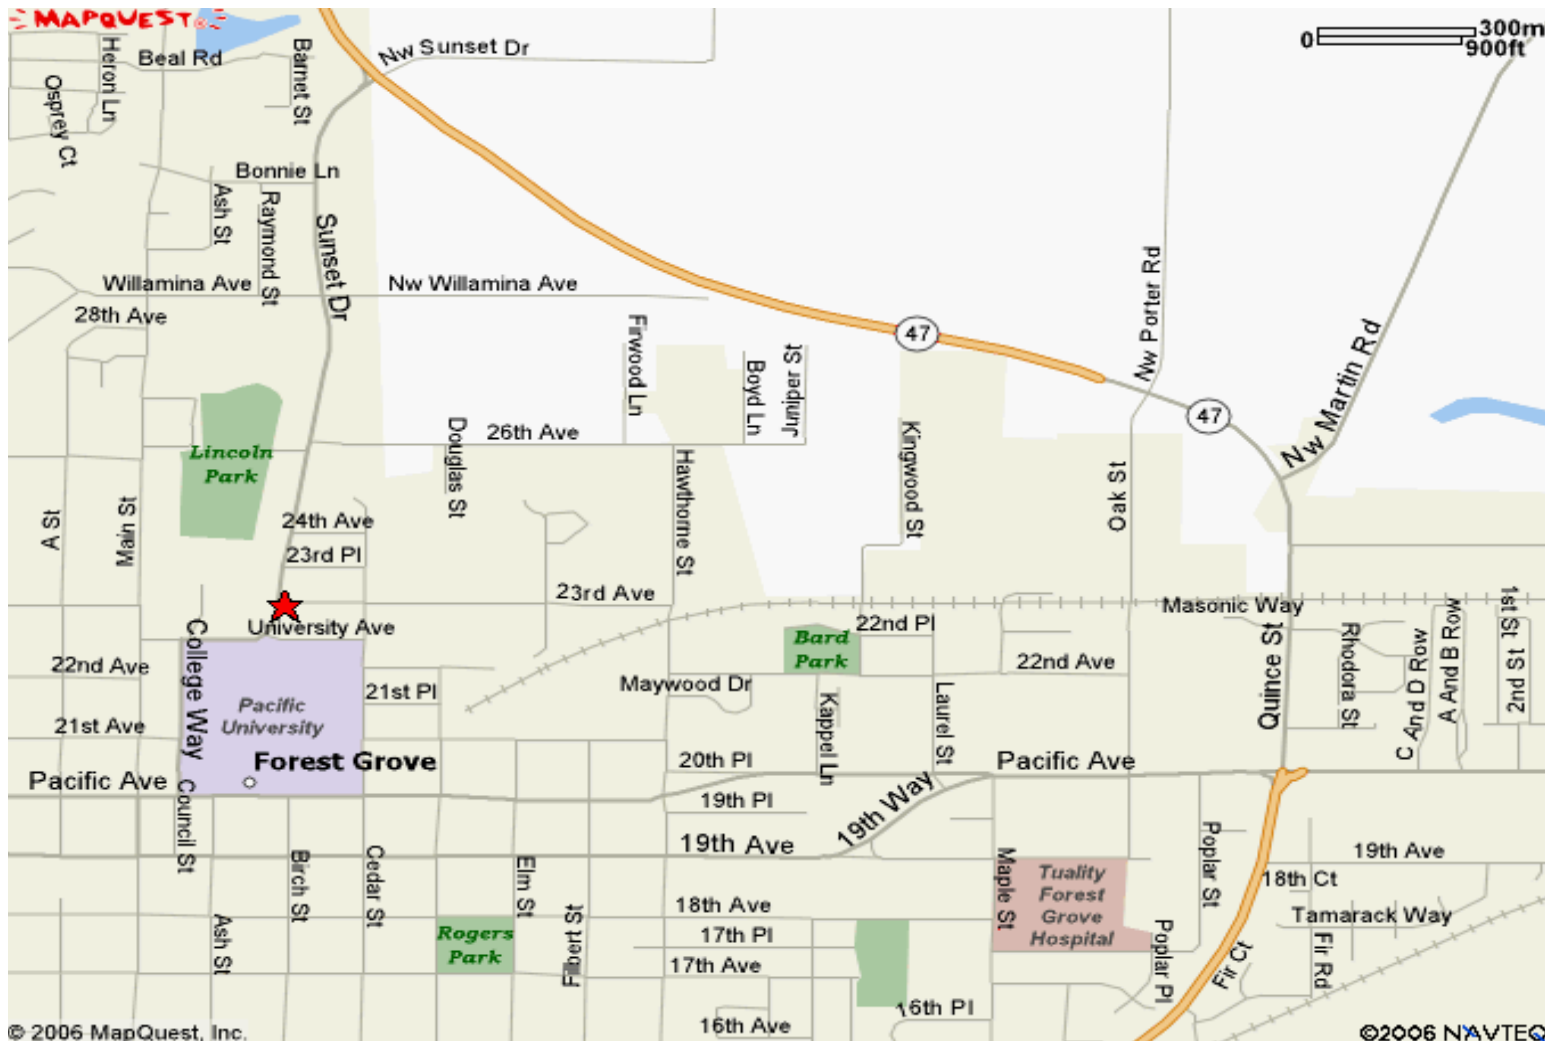

Directions To: FOREST GROVE AQUATIC CENTER—2300 Sunset Dr—Forest Grove, OR (503) 359-3238

Directions From Portland: Head West on Highway 26, take Highway 6 exit, follow Highway 6 to Highway 47 towards Forest Grove. Stay on Highway 47 until you get to Forest Grove, then turn right onto Pacific Ave, then once into the main down town area turn right onto Cedar St just before the Pacific University, then turn left onto 23rd Ave, the aquatic center is at the end of this street, this will be Sunset Drive. You can also take Sunset Drive off of Highway 47, the aquatic center will then be on your right.

Directions From Beaverton: Head West on T.V. Highway towards Hillsboro, turn left onto Baseline Rd (Les Schwab Tires on right), follow Baseline through Cornelius into Forest Grove it will change names to Pacific Ave, then once into the main down town area turn right onto Cedar St just before the Pacific University, then turn left onto 23rd Ave, the aquatic center is at the end of this street, this will be Sunset Drive.